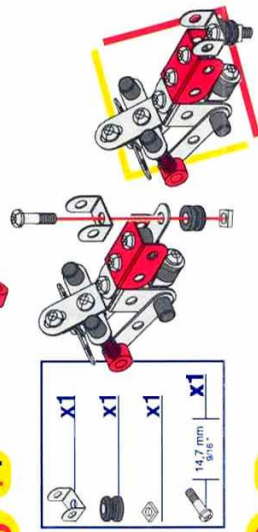

x2
x4
x2
x2 14.7 mm 9/16"

10

x1
x1

11 9+ 10+

x2
x2
x1 25 mm

12 11+

x1 50 mm 2"
x2

MECCANO

ERECTOR

7 6+

x2
x2
x2

8 7+

x1
x1
x1
x1 14.7 mm 9/16"

9 8+

x2
x4
x2
x2 14.7 mm 9/16"

10

x1
x1

11 9+ 10+

x2
x2
x1 25 mm

12 11+

x1 50 mm 2"
x2

MECCANO S.A. 381, av. Saint-Exupéry
62100 CALAIS - FRANCE

MECCANO
S.A. 1675 Broadway
New York, NY 10019

ERECTOR® instruction booklets are solely to assist in construction of sets. MECCANO, Inc. shall have no responsibility for: I. Failure to follow instructions. II. Use of parts for any purpose other than as specified in the instruction booklets. III. Any alteration of any parts or components.