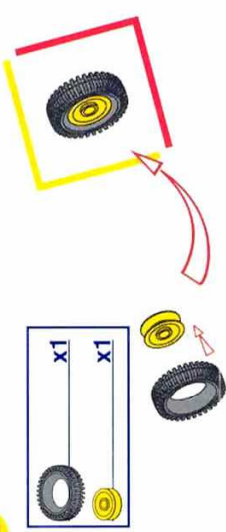

ERECTOR

7 6+

x2
x2
x2

8 7+

x1
x1
x1
x1 14.7 mm 9/16"

9 8+

x2
x4
x2
x2 14.7 mm 9/16"

10

x1
x1

11 9+ 10+

x2
x2
x1 25 mm

12 11+

x1 50 mm 2"
x2

MECCANO S.A. 381, av. Saint-Exupéry
62100 CALAIS - FRANCE

MECCANO
S.A. 1675 Broadway
New York, NY 10019

ERECTOR® instruction booklets are solely to assist in construction of sets. MECCANO, Inc. shall have no responsibility for: I. Failure to follow instructions. II. Use of parts for any purpose other than as specified in the instruction booklets. III. Any alteration of any parts or components.