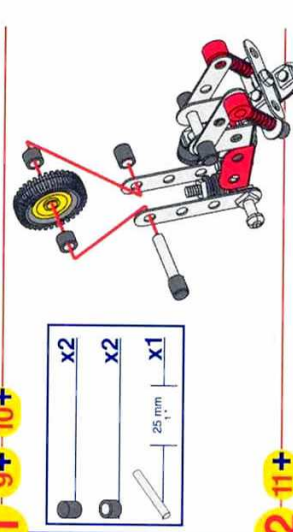

x2
x4
x2
x2 14.7 mm 9/16"

10

x1
x1

11 9+ 10+

x2
x2
x1 25 mm

12 11+

x1 50 mm 2"
x2

MECCANO

ERECTOR

7 6+

x2
x2
x2

8 7+

x1
x1
x1
x1 14.7 mm 9/16"

9 8+

x2
x4
x2
x2 14.7 mm 9/16"

10

x1
x1

11 9+ 10+

x2
x2
x1 25 mm

12 11+

x1 50 mm 2"
x2

MECCANO S.A. 381, av. Saint-Exupéry
62100 CALAIS - FRANCE

MECCANO
S.A. 1675 Broadway
New York, NY 10019

ERECTOR® instruction booklets are solely to assist in construction of sets. MECCANO, Inc. shall have no responsibility for: I. Failure to follow instructions. II. Use of parts for any purpose other than as specified in the instruction booklets. III. Any alteration of any parts or components.